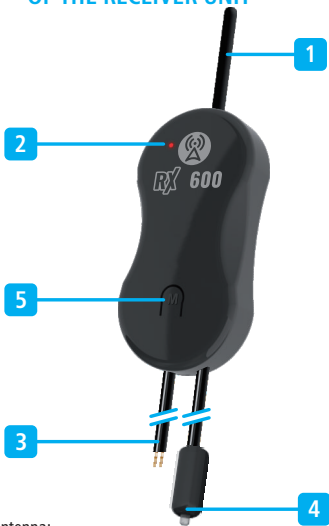

BASIC COMMANDS OF THE RECEIVER UNIT

1. 1 - RF receiver antenna;
2. 2 - Led action, reception indicator;
3. 3 - 12v power supply (black white stripe) and GND (black).
4. 4 - Infra-red emitter (point to the front of the player);
5. 5 - Memory mode key.