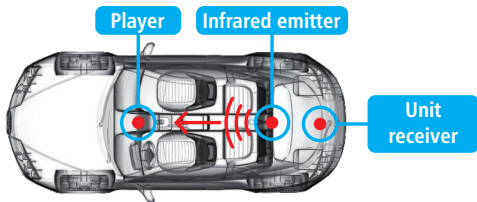

The receiving unit should preferably be fixed away from metal parts and the car's bodywork (which degrades the transmission) keeping, whenever possible, the antenna unobstructed to allow the greatest possible range of the equipment.

Position the infrared emitter, from the receiver unit aimed at the player's panel, so that there are no obstacles between them. It is recommended to install the receiver unit in the trunk and the IR emitter in the center of the rear window, pointing towards the front of the player. Make sure the wires are not crushed in the installation process.